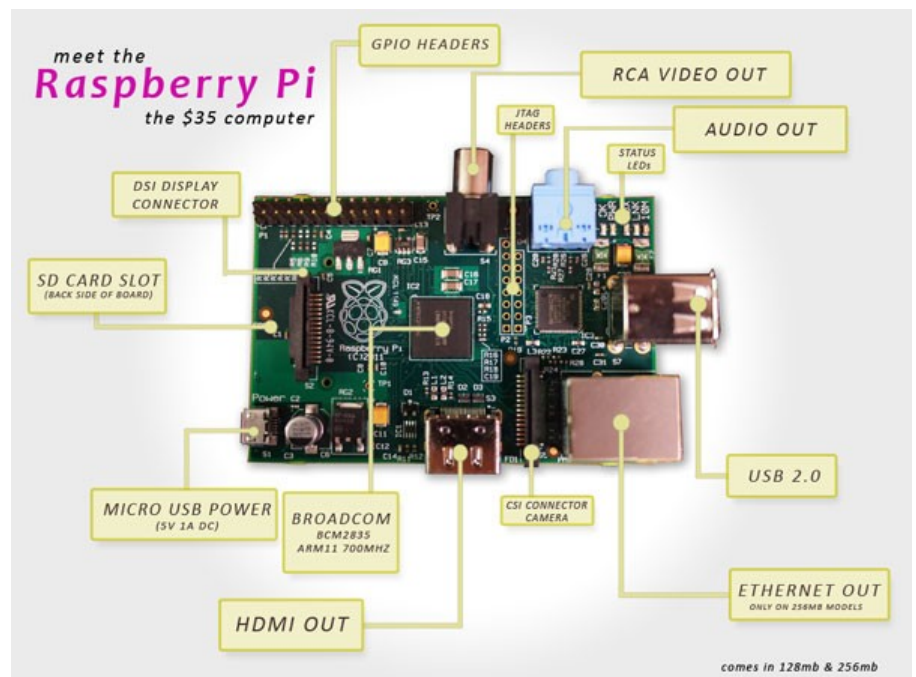

www.raspberrypi.org

Eigenschappen:

- SoC Broadcom BCM2835 (CPU, GPU, DSP, and SDRAM)
- CPU: 700 MHz ARM1176JZF-S core (ARM11 family)
- GPU: Broadcom VideoCore IV, OpenGL ES 2.0, 1080p30 h.264/MPEG-4 AVC high-profile decoder
- Memory (SDRAM): 256 Megabytes (MiB)
- Video outputs: Composite RCA, HDMI
- Audio outputs: 3.5 mm jack, HDMI
- Onboard storage: SD, MMC, SDIO card slot
- 10/100 Ethernet RJ45 onboard network
- Storage via SD/ MMC/ SDIO card slot

MiB : Een mebibyte is een eenheid van informatie voor computeropslag. Een mebibyte staat gelijk aan: 2^{20} of $1024^2 = 1.048.576$ bytes.

PS. 'k heb er ook 3 in bestelling en zouden eind van de maand geleverd worden.